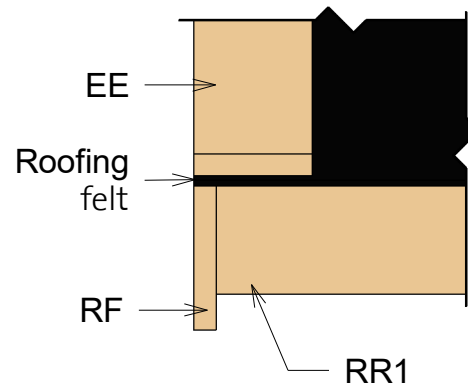

Log Profile Wall B	
Profile	Profile

40X114	
40X114	

Enzo D 40 (480x480)

Roof 1

Roof				
Mark	Type	Profile	Count	Length
RFR	Ridge 45x195		1	5900
RFB	Beam 45x195		6	5900
RB	17x114		104	2770

Enzo D 40 (480x480)

Roof 2

2) Facia

3) Roof Reinforcement

Fascia Schedule

Mark	Type	Profile	Count	Length
EE	Eave Edging 18x95		4	2809
RF	Roof Fascia 18x120		4	2809
RR1	Roof reinforcement 18x95		2	5900
RR2	Roof reinforcement 38x38		2	5900