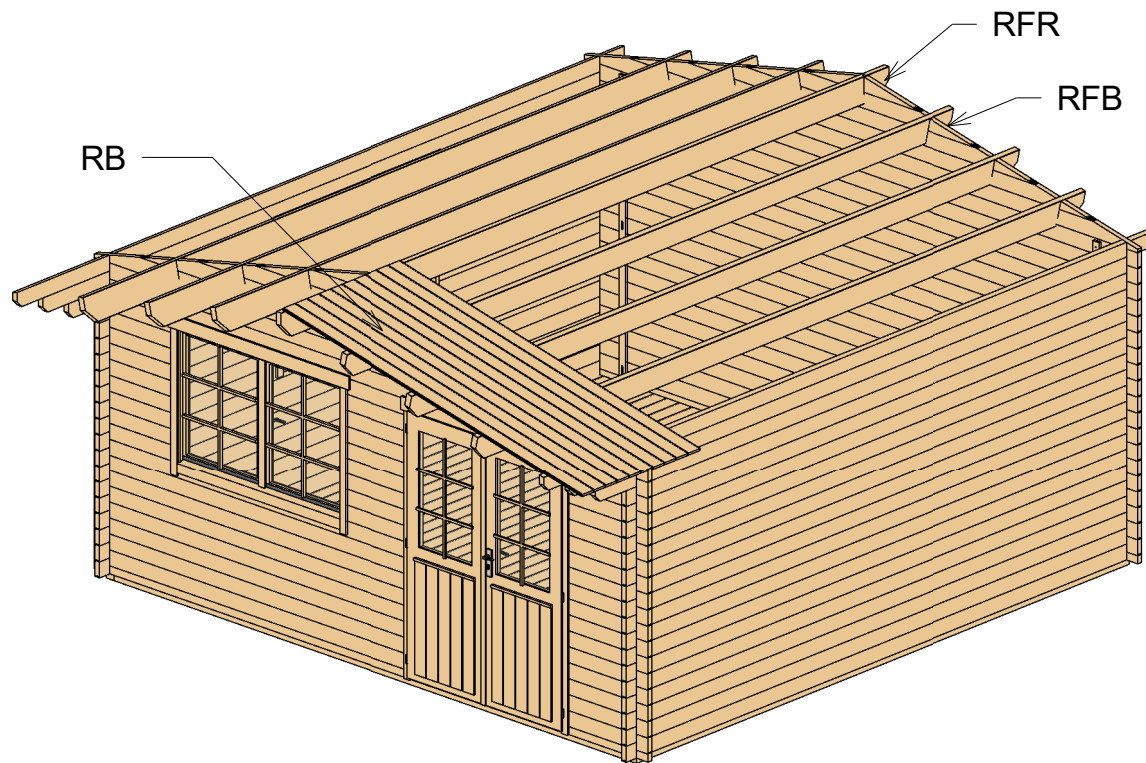

* Gable - delivered premounted

Log Profile Wall 1	
Profile	Profile

40X57	
40X114	

Enzo D 40 (480x480)

Wall B

Wall B			
Mark	Profile	Count	Cut Length

BLG-1	40x114	17	5000
BLG-2	40x114	1	5300
BLG-3	40x114	1	5550
BTL-1	40x114	1	5900

Log Profile Wall B	
Profile	Profile

40X114	
40X114	

Enzo D 40 (480x480)

Roof 1

Roof				
Mark	Type	Profile	Count	Length
RFR	Ridge 45x195		1	5900
RFB	Beam 45x195		6	5900
RB	17x114		104	2770

Enzo D 40 (480x480)