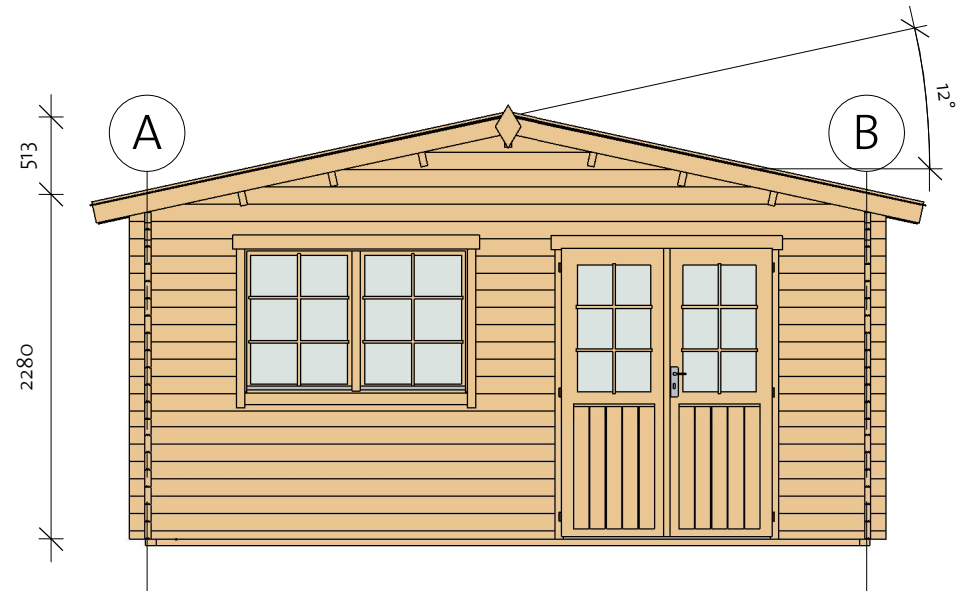

Enzo D 40 (480x480)

Enzo D 40 (480x480)

Foundation

Impregnated foundation beams				
Mark	Type	Profile	Count	Length

IFB1	IFB 70x40		9	4650
IFB2	IFB 70x40		2	4790

Enzo D 40 (480x480)

Floor Plan

① Baseboard