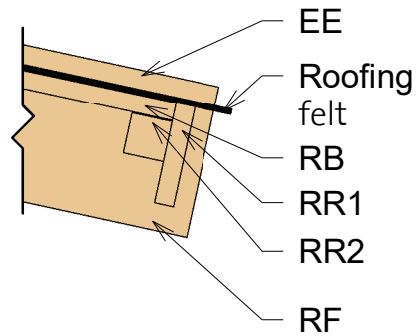

Log Profile Wall B	
Profile	Profile

40X114	
40X114	

Enzo D 40 (480x480)

Roof 1

Roof				
Mark	Type	Profile	Count	Length
RFR	Ridge 45x195		1	5900
RFB	Beam 45x195		6	5900
RB	17x114		104	2770

Enzo D 40 (480x480)

Roof 2

2) Facia

3) Roof Reinforcement

Fascia Schedule

Mark	Type	Profile	Count	Length
EE	Eave Edging 18x95		4	2809
RF	Roof Fascia 18x120		4	2809
RR1	Roof reinforcement 18x95		2	5900
RR2	Roof reinforcement 38x38		2	5900