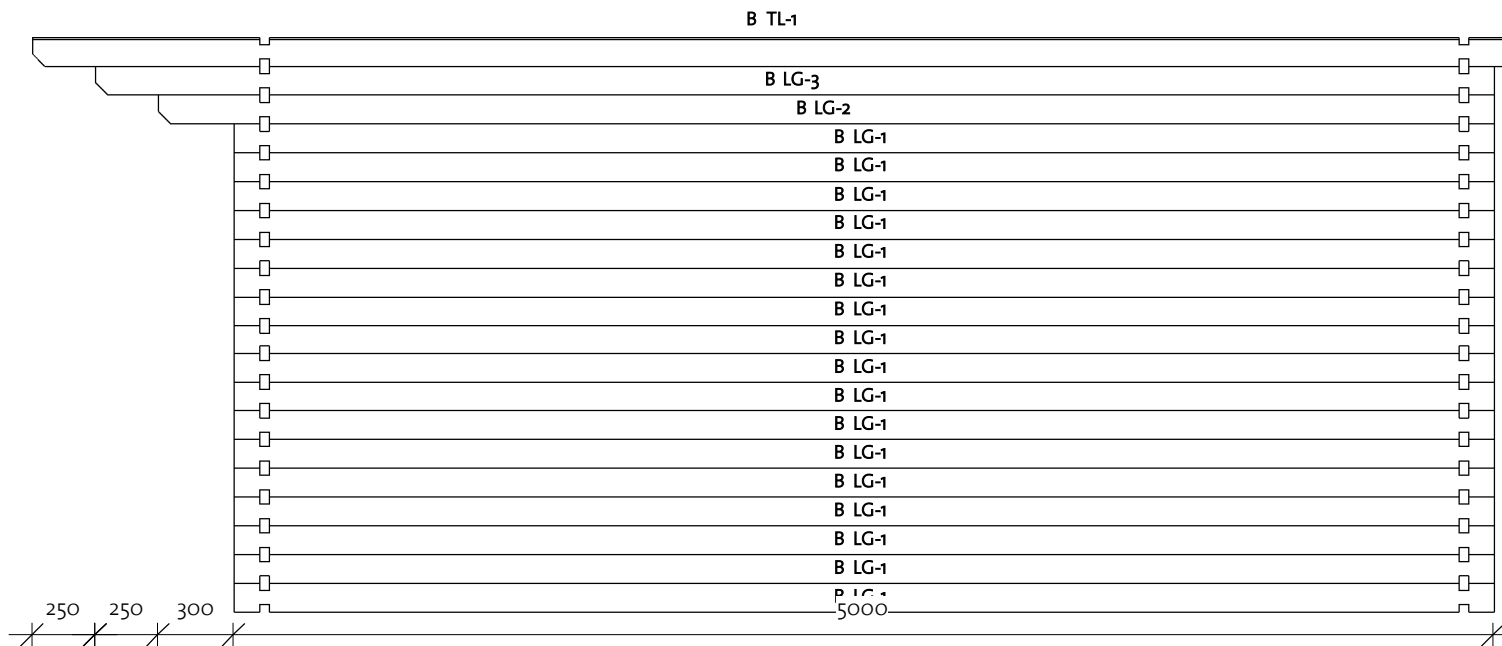

* Gable - delivered premounted

Log Profile Wall 1	
Profile	Profile

40X57	
40X114	

Enzo D 40 (480x480)

Wall B

Wall B			
Mark	Profile	Count	Cut Length

BLG-1	40x114	17	5000
BLG-2	40x114	1	5300
BLG-3	40x114	1	5550
BTL-1	40x114	1	5900